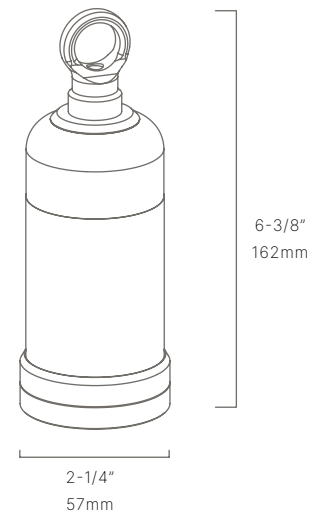

AURORALIGHT

PROJECT: _____

SKU #: _____

TYPE: _____

MARINER

HPD016159-0000

The Mariner downlight is the longest production luminaire in our product line. Continual upgrades over its lifetime since 1996 ensure the Mariner is always at the top of its game.

- Hermetically Sealed Assembly
- Thermally regulated for peak performance
- Solid brass and copper construction
- Ideal for trees, patios and architectural features

CONFIGURATOR:

HPD016159-0000	FINISH
( ) = Most common configuration	☐
	(NAT) Natural Brass
	(BLP) Bronze Living Patina
	(BLPX) Extra Dark BLP
	(NI) Nickel PVD

AVAILABLE FINISHES:

FIXTURE DIMENSIONS	L6-3/8" x D2-1/4"
LIGHT SOURCE	MR16 Base
VOLTAGE	12V
DIMMABLE	Yes, Dim to <10% via Transformer
DRIVER	Yes, 12V Integral Constant Current
TRANSFORMER	No, 12V AC/DC Transformer Required
MOUNT	Included Safety Cable
ACCESSORIES	Yes, Not Included
FINISH	Included Natural
MATERIAL	Brass & Copper
WIRE LENGTH	24"
LOCATION	Exterior Wet
CERTIFICATIONS	UL, IP66, IP67

*For complete warranty terms, please visit: www.auroralight.com/warranty/

P. 760.931.2910

O. 2742 Loker Ave. W Carlsbad CA 92010

W. www.auroralight.com

MADE IN USA
WITH DOMESTIC & IMPORTED MATERIALS